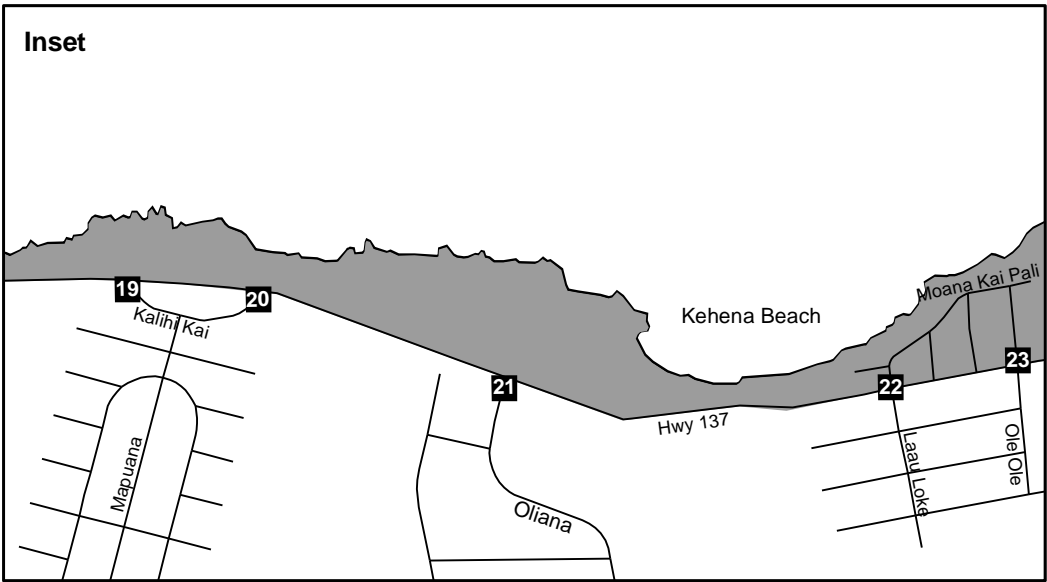

TSUNAMI EVACUATION HAWAII MAP 4: PUNA (Part 2)

Manned Roadblocks

18	Hwy 137/Opihikao Rd
19	Hwy 137/Kalihikao E
20	Hwy 137/Kalihikao W
21	Hwy 137/Oliana Dr
22	Hwy 137/Laau Loke
23	Hwy 137/Ole Ole
24	Kalapana Beach Rd/Hwy 130 E

EVACUATE ALL SHADED AREAS