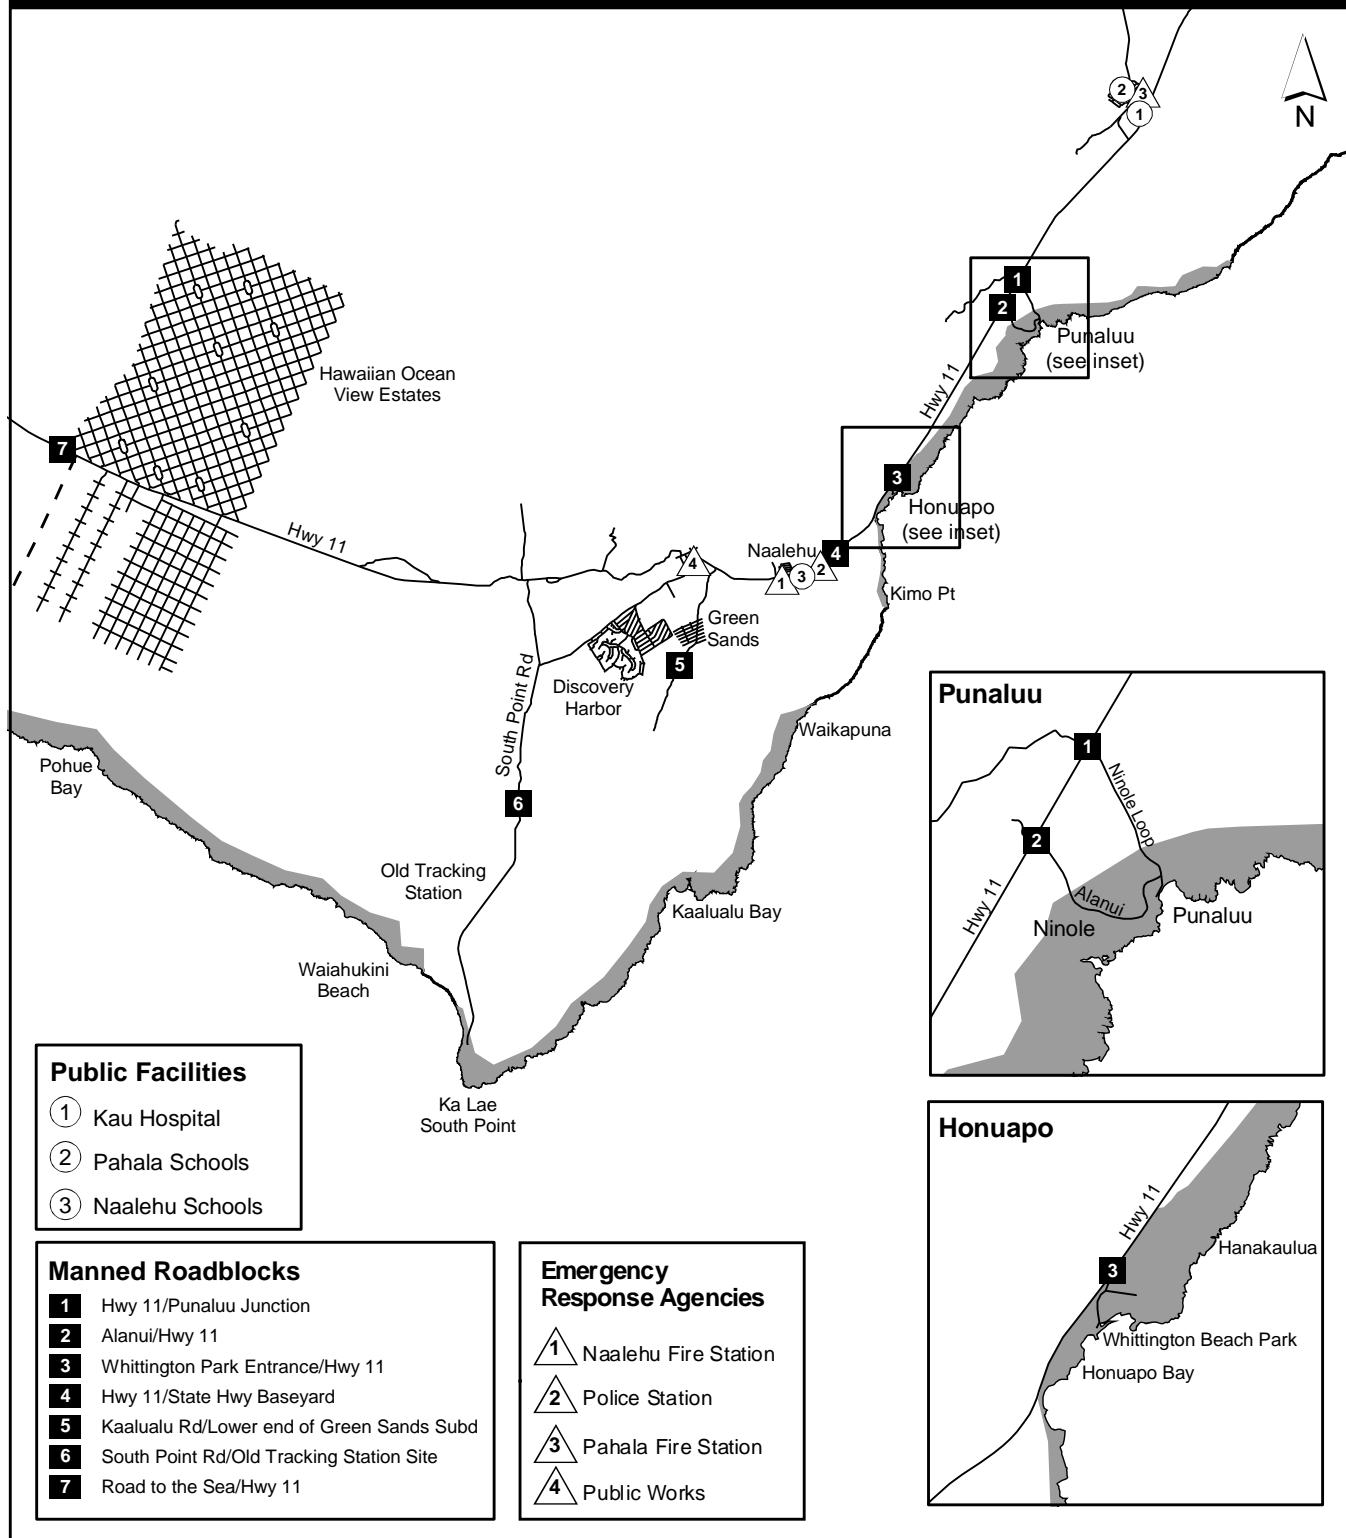

# TSUNAMI EVACUATION HAWAII MAP 5: KAU

**EVACUATE ALL SHADED AREAS**