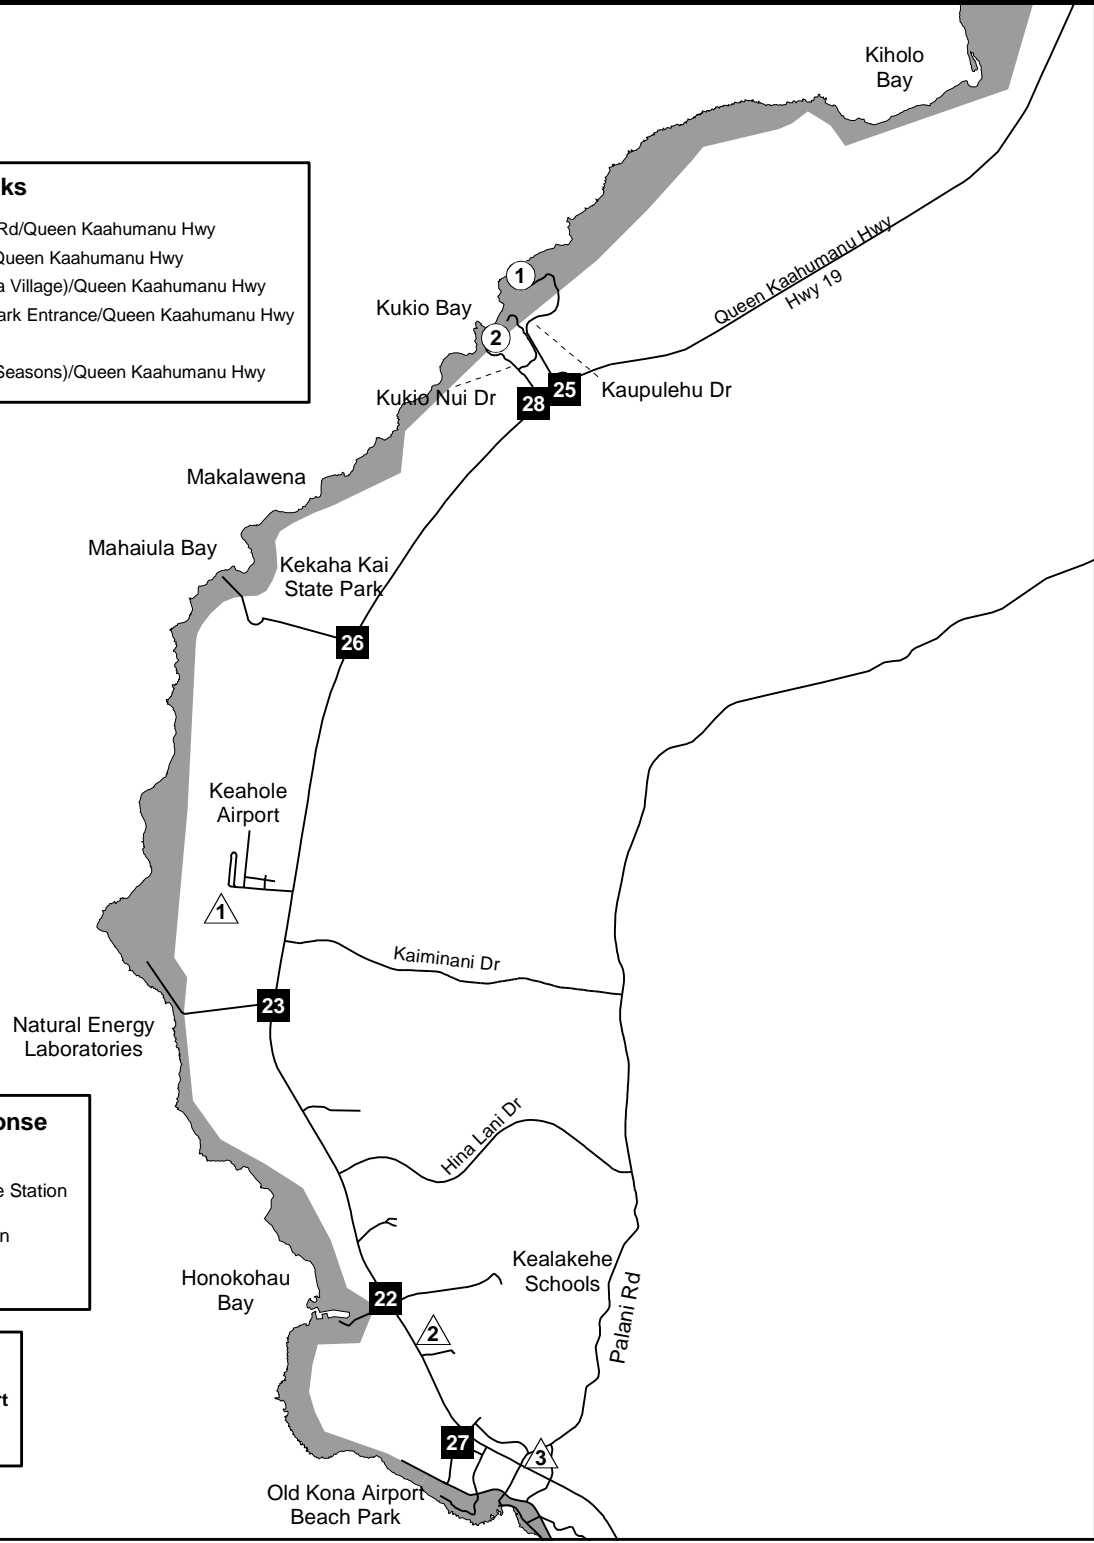

TSUNAMI EVACUATION HAWAII MAP 9: KONA (Part 4)

Manned Roadblocks

- **22** Honokohau Harbor Rd/Queen Kaahumanu Hwy
- **23** Natural Energy Rd/Queen Kaahumanu Hwy
- **25** Kaupulehu Rd (Kona Village)/Queen Kaahumanu Hwy
- **26** Kona Coast State Park Entrance/Queen Kaahumanu Hwy
- **27** Makala St/Luhia St
- **28** Kukio Nui Dr (Four Seasons)/Queen Kaahumanu Hwy

Emergency Response Facilities

- **1** Keahole Airport Fire Station
- **2** Kailua Police Station
- **3** Kailua Fire Station

Resorts

- **1** Kona Village Resort
- **2** Four Seasons

EVACUATE ALL SHADED AREAS