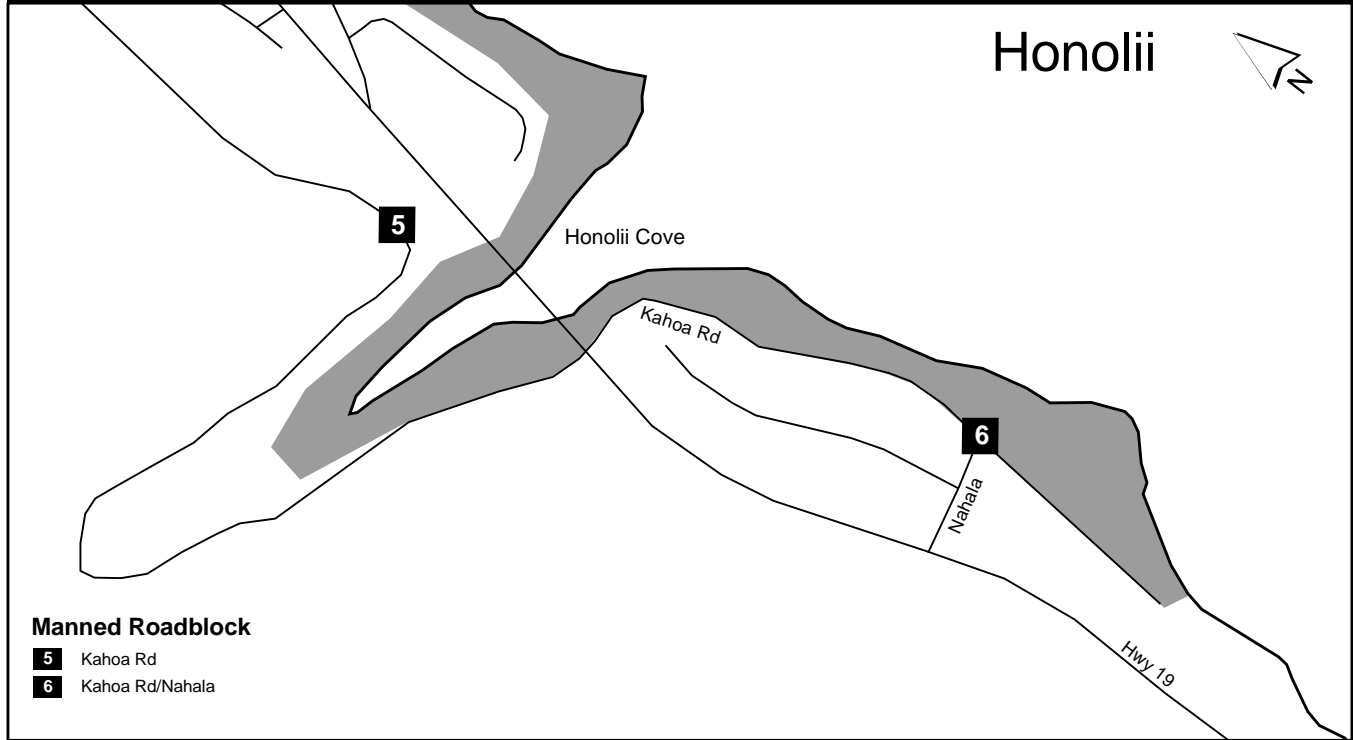

TSUNAMI EVACUATION HAWAII MAP 15: NORTH HILO (Part 5)

EVACUATE ALL SHADED AREAS